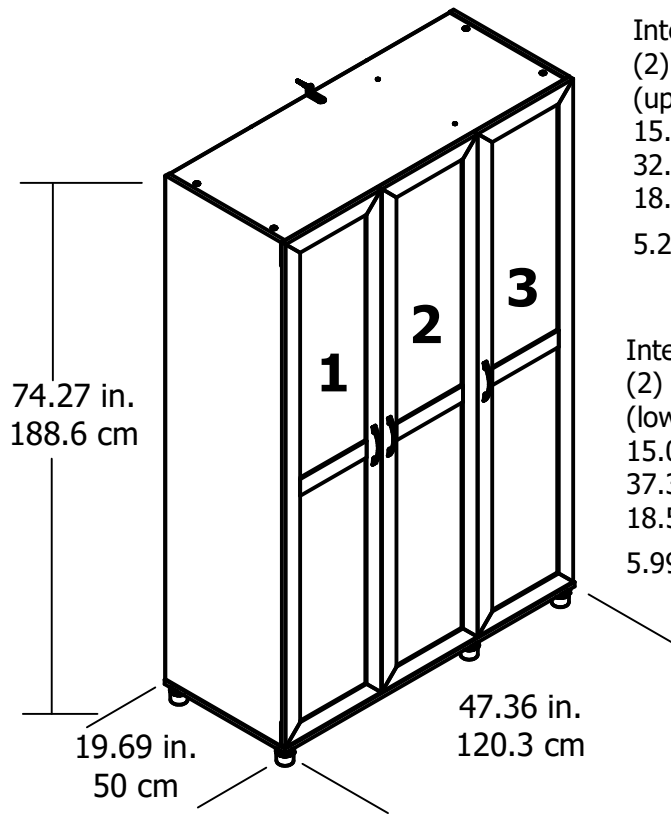

# 1694

74.27 in.  
188.6 cm

19.69 in.  
50 cm

47.36 in.  
120.3 cm

Interior Storage dimensions:  
(2) storage spaces (adj heights)  
(upper section door 3)  
15.0 in. (38.1 cm) W  
32.7 in. (83.0 cm) H  
18.5 in. (47.1 cm) D  
5.25 cubic feet

Interior Storage dimensions:  
(2) storage spaces (adj heights)  
(lower section door 3)  
15.0 in. (38.1 cm) W  
37.3 in. (94.8 cm) H  
18.5 in. (47.1 cm) D  
5.99 cubic feet

Interior Storage dimensions:  
(top shelf - doors 1&2)  
30.2 in. (76.7 cm) W  
13.4 in. (34.0 cm) H  
18.5 in. (47.1 cm) D  
4.33 cubic feet

Interior Storage dimensions:  
(under shelf - doors 1&2)  
30.2 in. (76.7 cm) W  
143.9 in. (56.7cm) H  
18.5 in. (47.1 cm) D  
18.33 cubic feet

Wood Breakdown: 92%  
Total storage: 33.9 cubic feet

Overall Product Size:  
47.36"W x 19.69"D x 74.27"H  
120.3cm W x 50.0cm D x 188.6cm H

25 lbs  
11.3 kg

0 lbs  
0.0 kg

25 lbs  
11.3 kg

50 lbs  
22.7 kg  
clothes rod

25 lbs  
11.3 kg

Maximum Weight Capacities  
Unit Weight: 156 lbs. (70.8 kg)