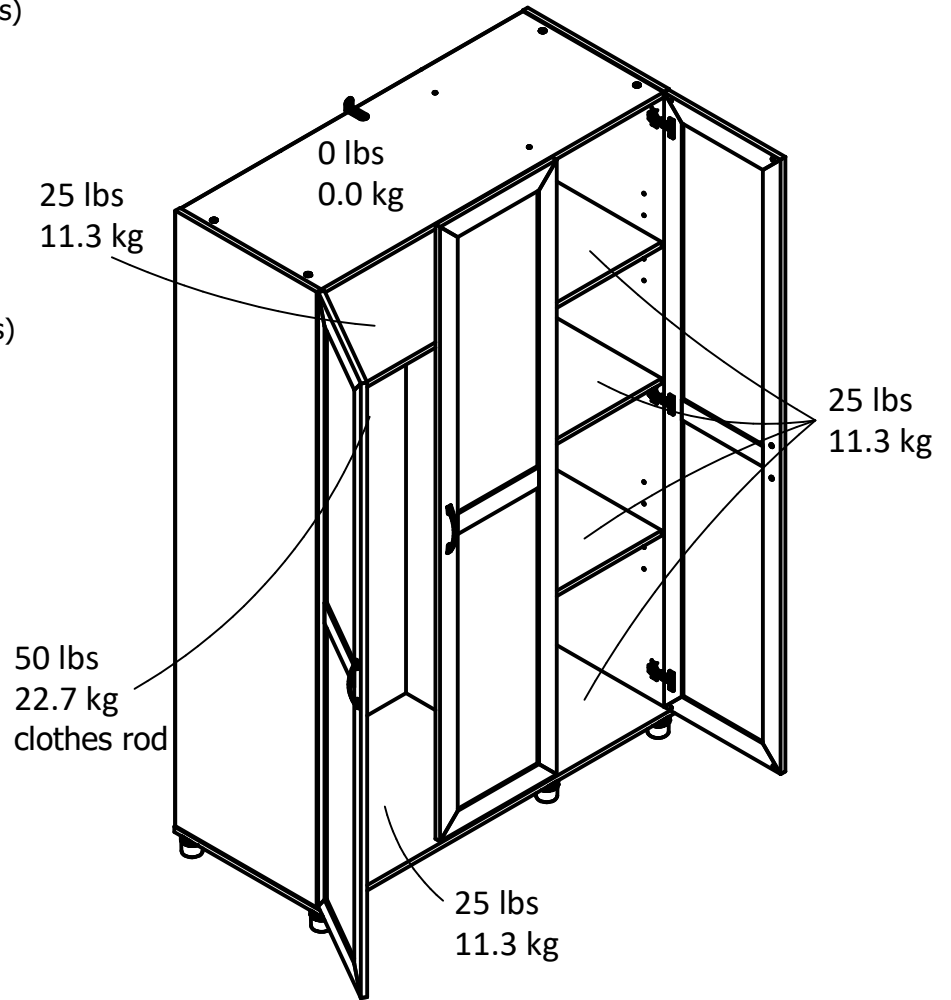

# 1694

74.27 in.  
188.6 cm

19.69 in.  
50 cm

47.36 in.  
120.3 cm

Interior Storage dimensions:  
(2) storage spaces (adj heights)  
(upper section door 3)  
15.0 in. (38.1 cm) W  
32.7 in. (83.0 cm) H  
18.5 in. (47.1 cm) D  
5.25 cubic feet

Interior Storage dimensions:  
(2) storage spaces (adj heights)  
(lower section door 3)  
15.0 in. (38.1 cm) W  
37.3 in. (94.8 cm) H  
18.5 in. (47.1 cm) D  
5.99 cubic feet

Interior Storage dimensions:  
(top shelf - doors 1&2)  
30.2 in. (76.7 cm) W  
13.4 in. (34.0 cm) H  
18.5 in. (47.1 cm) D  
4.33 cubic feet

Interior Storage dimensions:  
(under shelf - doors 1&2)  
30.2 in. (76.7 cm) W  
143.9 in. (56.7cm) H  
18.5 in. (47.1 cm) D  
18.33 cubic feet

Wood Breakdown: 92%  
Total storage: 33.9 cubic feet

Overall Product Size:  
47.36"W x 19.69"D x 74.27"H  
120.3cm W x 50.0cm D x 188.6cm H

25 lbs  
11.3 kg

0 lbs  
0.0 kg

25 lbs  
11.3 kg

50 lbs  
22.7 kg  
clothes rod

25 lbs  
11.3 kg

Maximum Weight Capacities  
Unit Weight: 156 lbs. (70.8 kg)